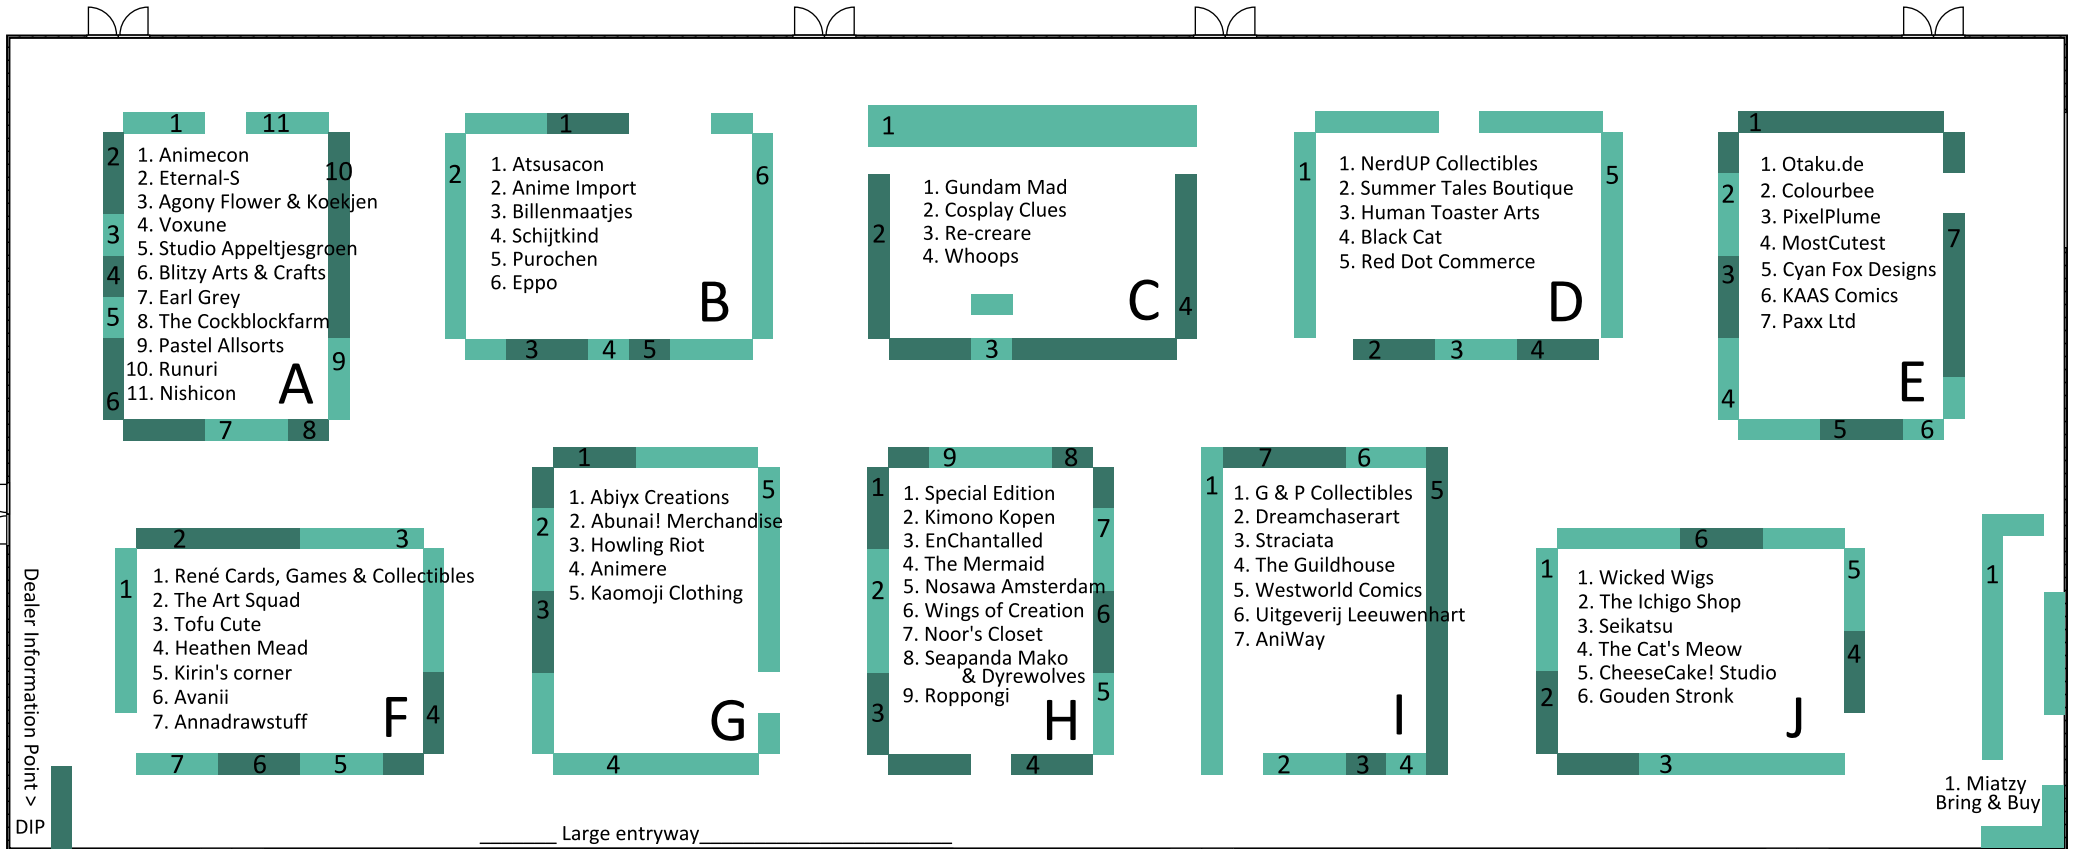

DEALER ROOM

<<< MATSURI & CLOAK ROOM

MAIN STAGE

ENTRANCE >>>

Floor Plan Abunai! Dealer Room 2018

Subject to alterations