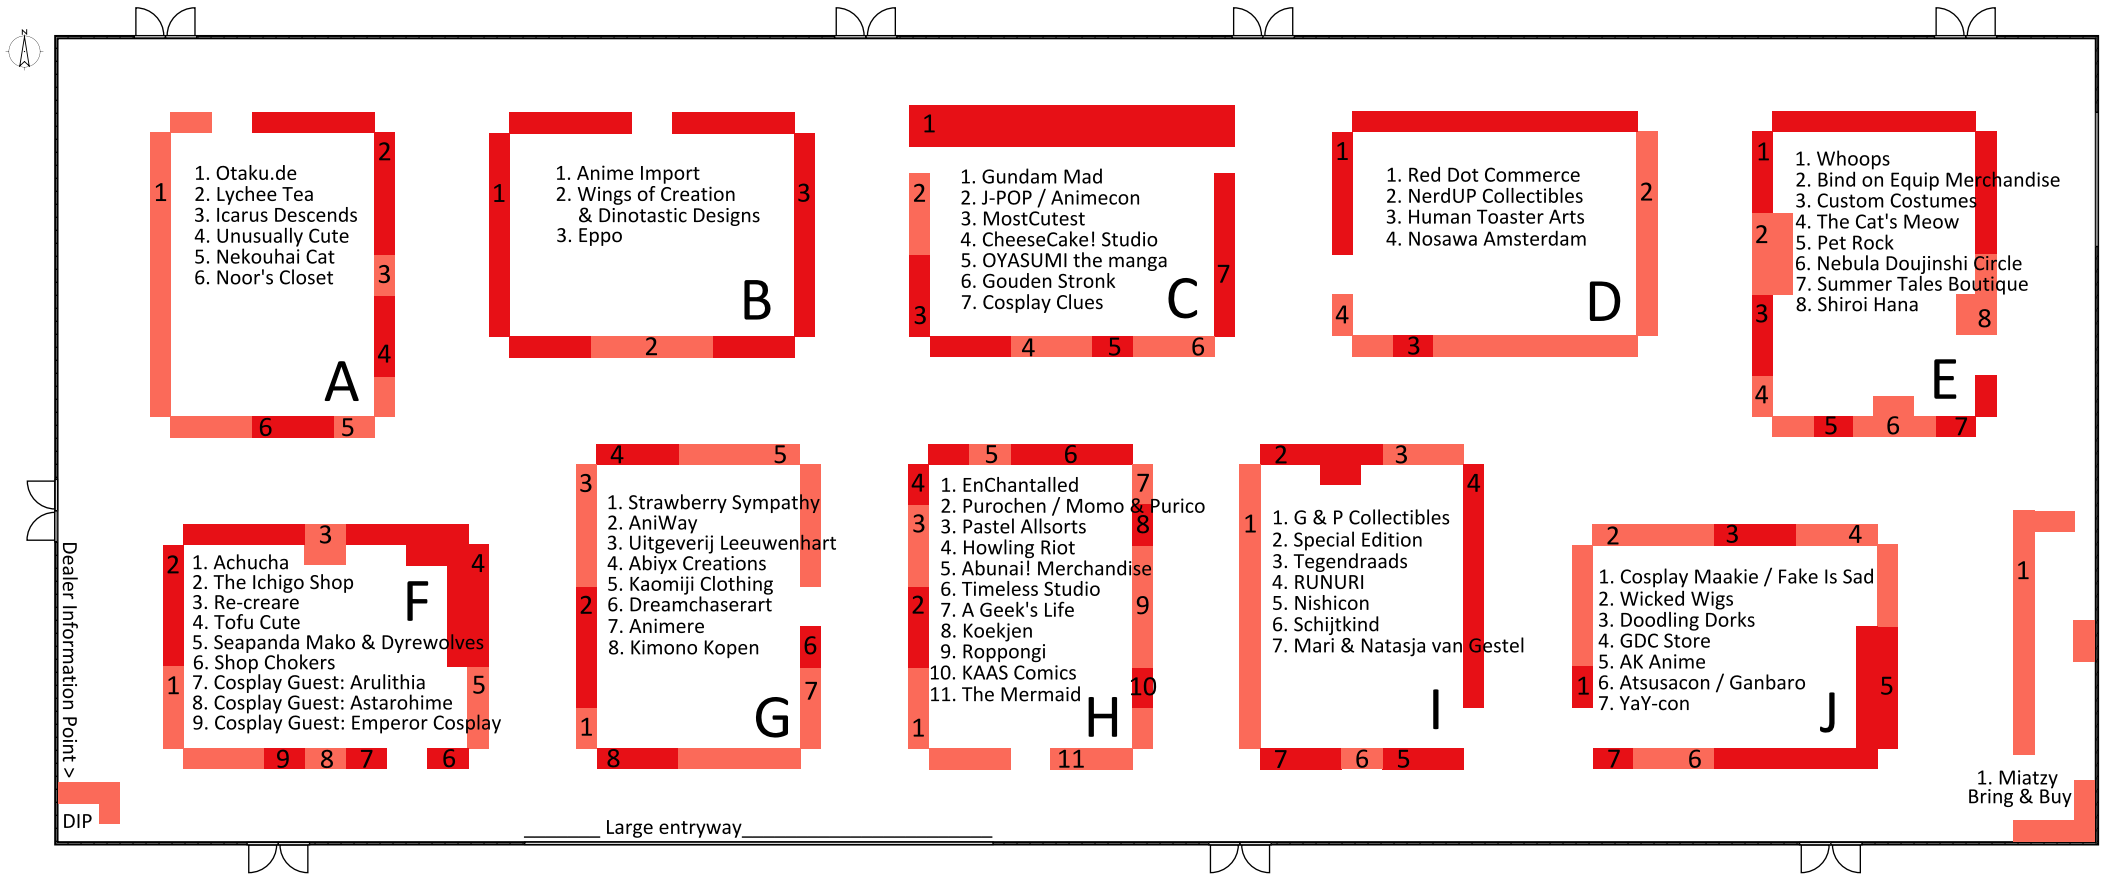

# DEALER ROOM

<<< MATSURI & CLOAK ROOM

MAIN STAGE  
 ↓  
 ↓  
 ↓

ENTRANCE >>>

Subject to alterations